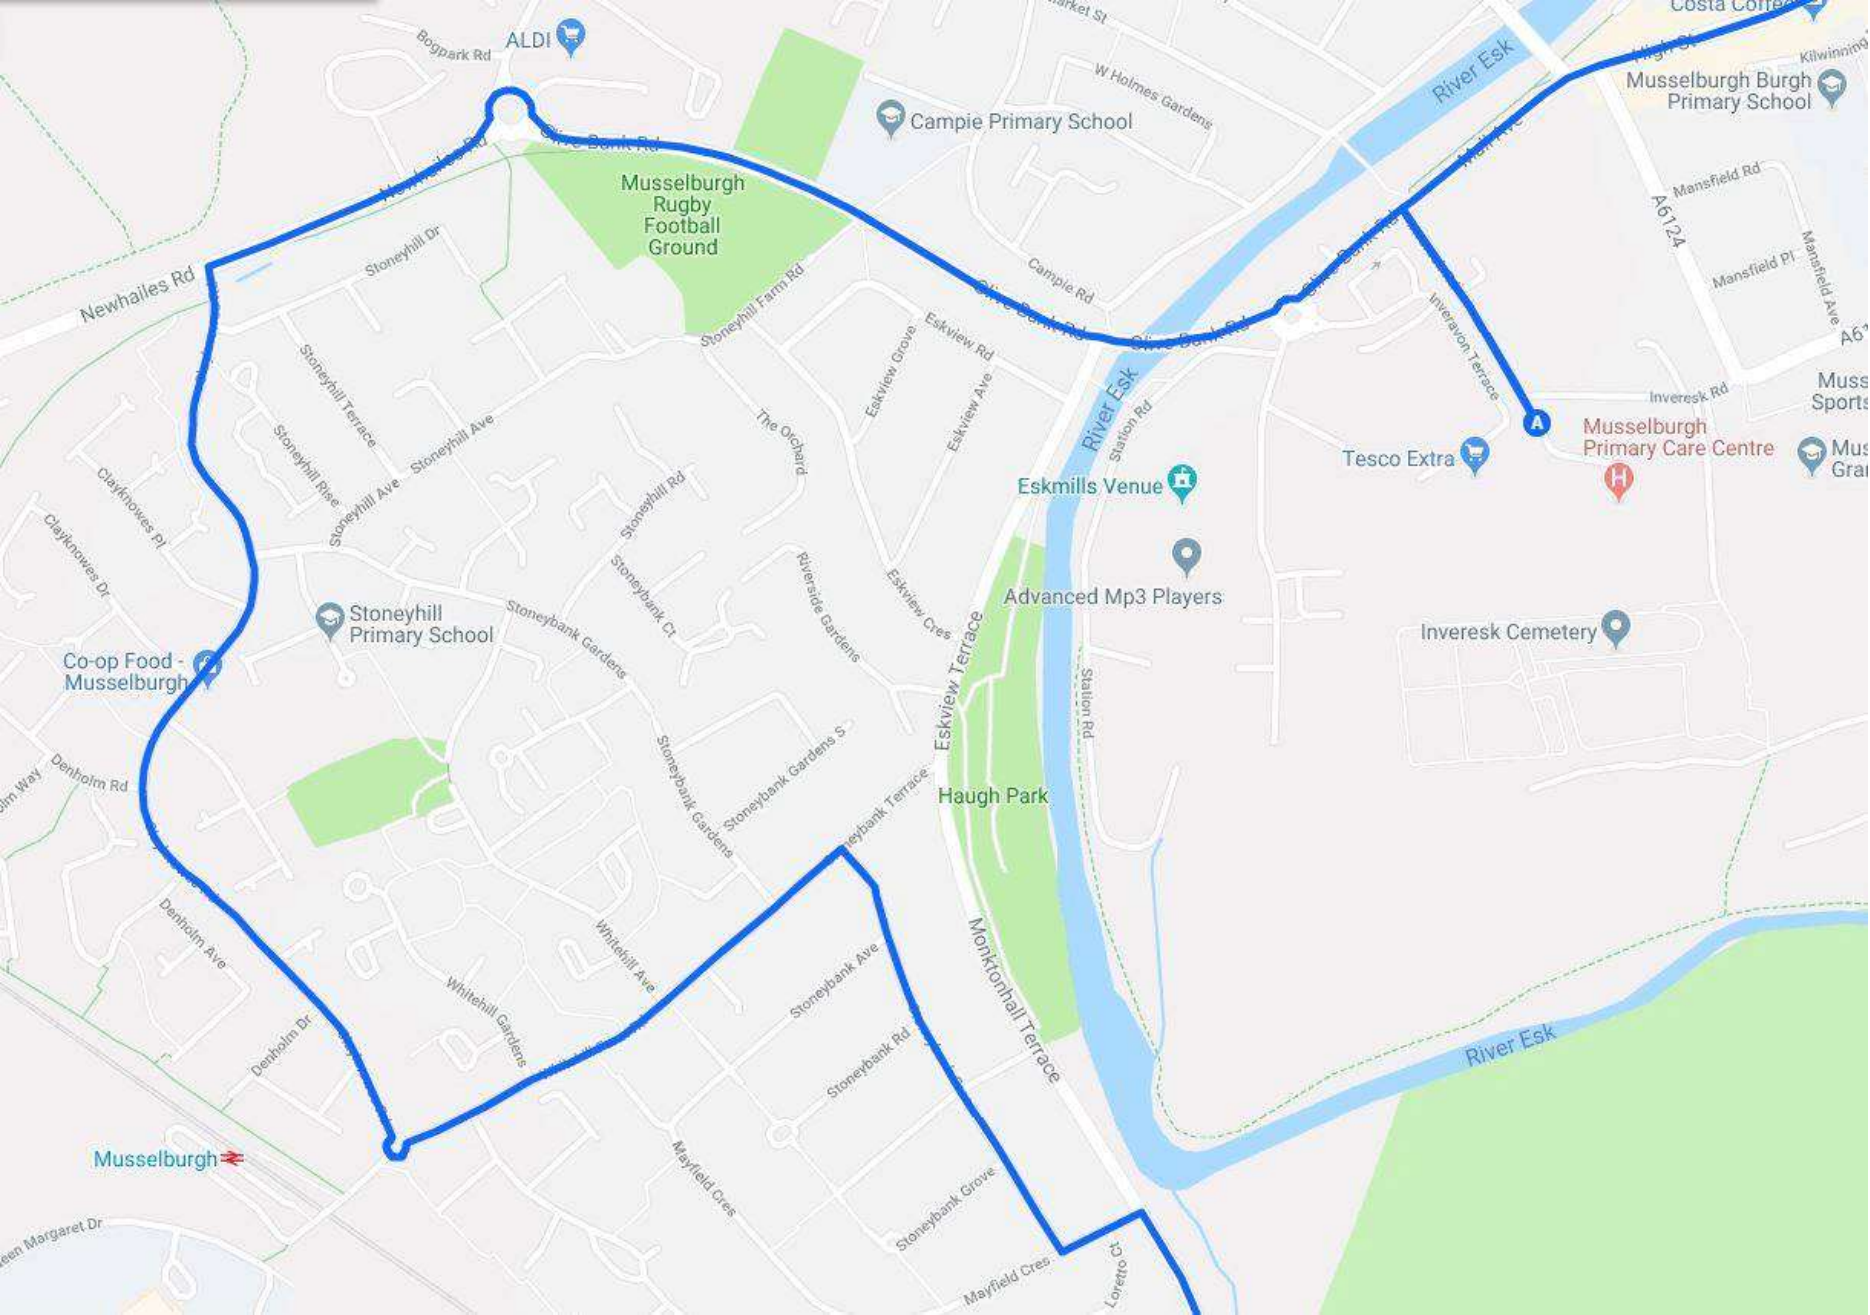

Monday to Thursday Schooldays

Friday and School Holidays

1606* Journey goes to Musselburgh Grammar School before Whitecraig

SERVICE 111 – Route Description

Outward Route:

Haddington High Street, Court Street, Station Road, Beechwood Road, Hospital Road, Davidson Terrace, Aberlady Road, A6137, Ballencrieff Crossroads, B1377, A198, Longniddry Main Road, Links Road, Kings Road, Kings Avenue, Dean Road, B1348, Seton Sands, Port Seton, Cockenzie Edinburgh Road, B1348, Appin Drive, Schaw Road, Preston Road, B1361, A6094, Salters Road, Whitecraig Road, A6124, Carberry Road, Inveresk Village Road, Newbigging, High Street, Mall Avenue, Inveresk Road, Olive Bank Road, Newhailes Road, Clayknowes Road, Whitehill Farm Road, Stoneybank Crescent, Mayfield Crescent, B6415, Old Craighall Road, A6106 Millerhill Road, Newton Church Road, Edmonstone Road, The Wisp, Milligan Drive, Little France Drive, **Royal Infirmary**.

Inward Route:

As Outward Route Reversed.

Maps of the route. The only changes are detailed below.

111 – Entire Route

111 – Change of route from Haddington to Longniddry

111 – Change of Route at Musselburgh Rail Station

111 – Change of route at Newton Village / Danderhall