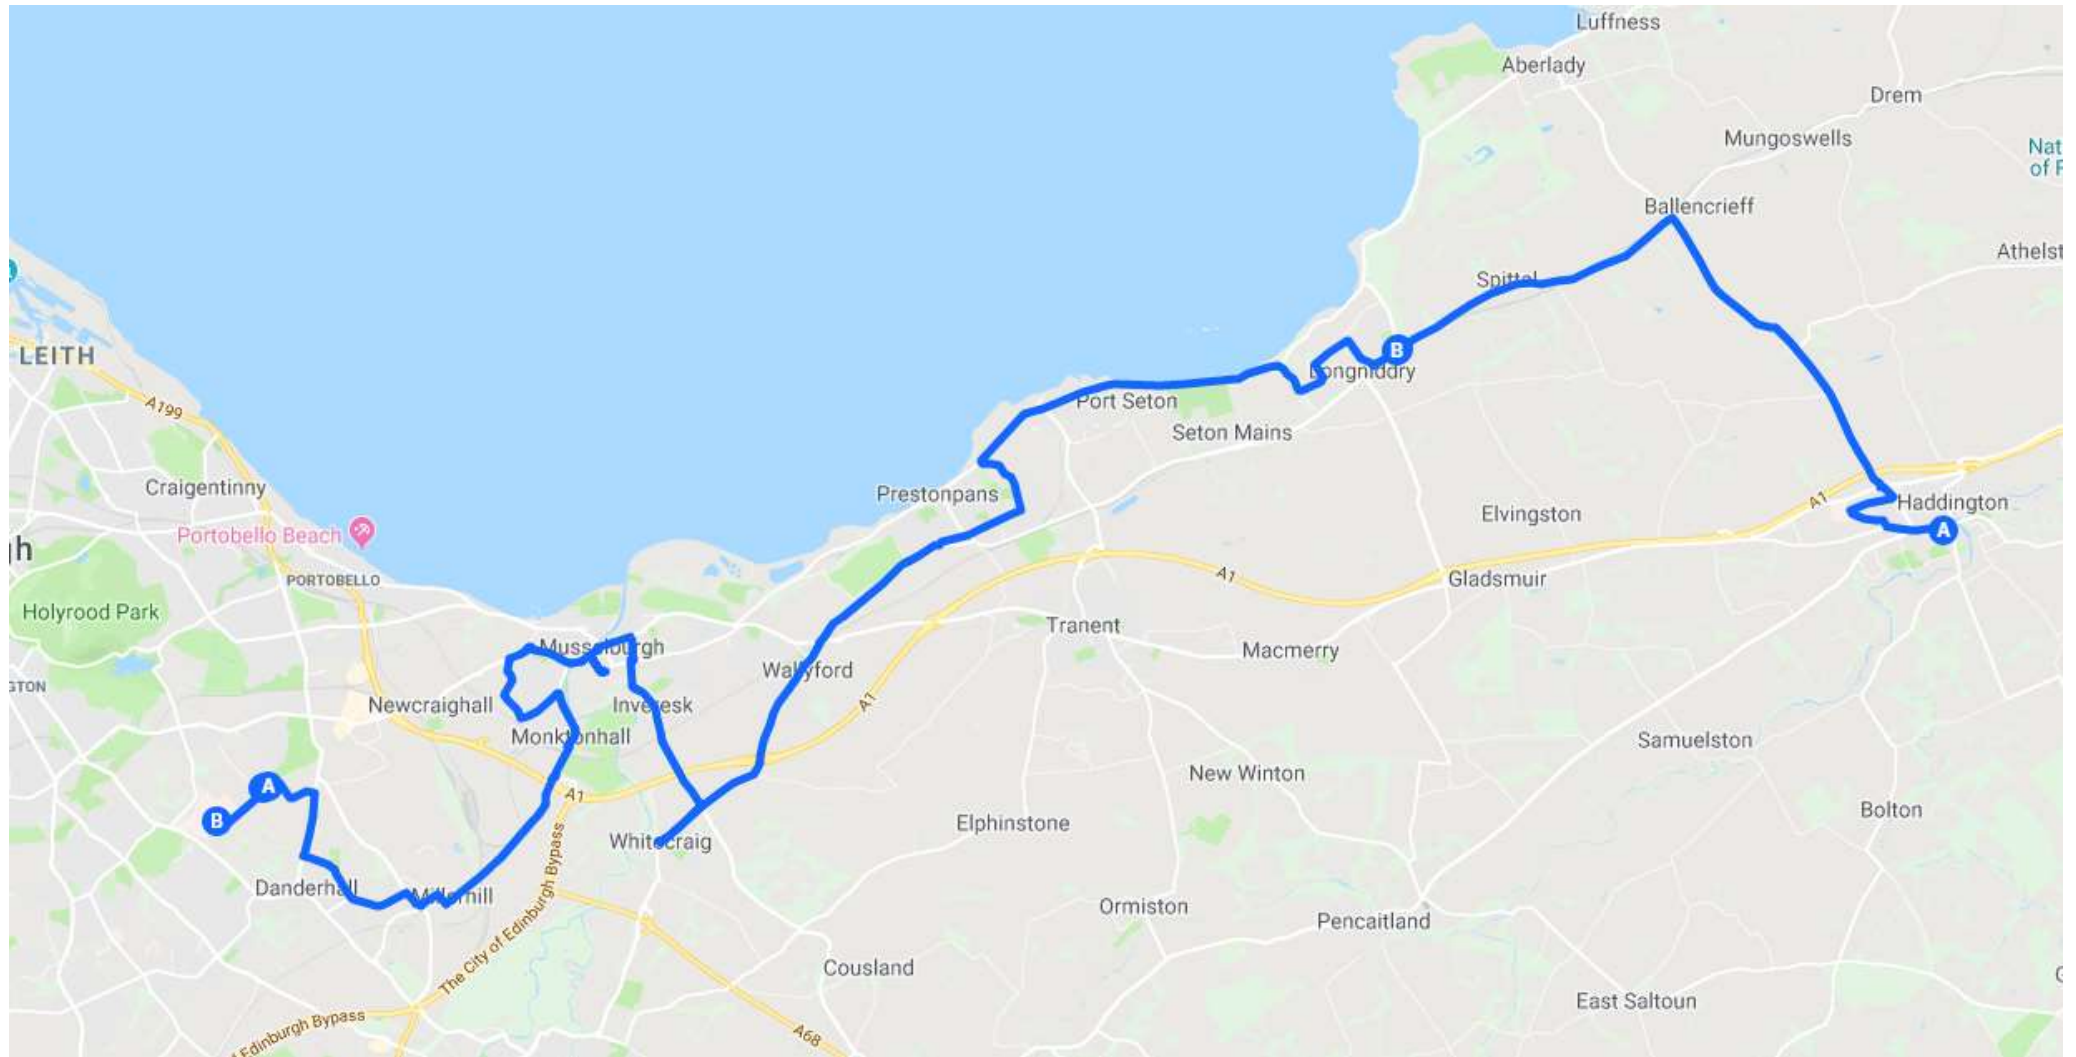

Monday to Thursday Schooldays

Friday and School Holidays

1606* Journey goes to Musselburgh Grammar School before Whitecraig

SERVICE 111 – Route Description

Outward Route:

Haddington High Street, Court Street, Station Road, Beechwood Road, Hospital Road, Davidson Terrace, Aberlady Road, A6137, Ballencrieff Crossroads, B1377, A198, Longniddry Main Road, Links Road, Kings Road, Kings Avenue, Dean Road, B1348, Seton Sands, Port Seton, Cockenzie Edinburgh Road, B1348, Appin Drive, Schaw Road, Preston Road, B1361, A6094, Salters Road, Whitecraig Road, A6124, Carberry Road, Inveresk Village Road, Newbigging, High Street, Mall Avenue, Inveresk Road, Olive Bank Road, Newhailes Road, Clayknowes Road, Whitehill Farm Road, Stoneybank Crescent, Mayfield Crescent, B6415, Old Craighall Road, A6106 Millerhill Road, Newton Church Road, Edmonstone Road, The Wisp, Milligan Drive, Little France Drive, **Royal Infirmary**.

Inward Route:

As Outward Route Reversed.

Maps of the route. The only changes are detailed below.

111 – Entire Route

111 – Change of route from Haddington to Longniddry

111 – Change of Route at Musselburgh Rail Station

111 – Change of route at Newton Village / Danderhall