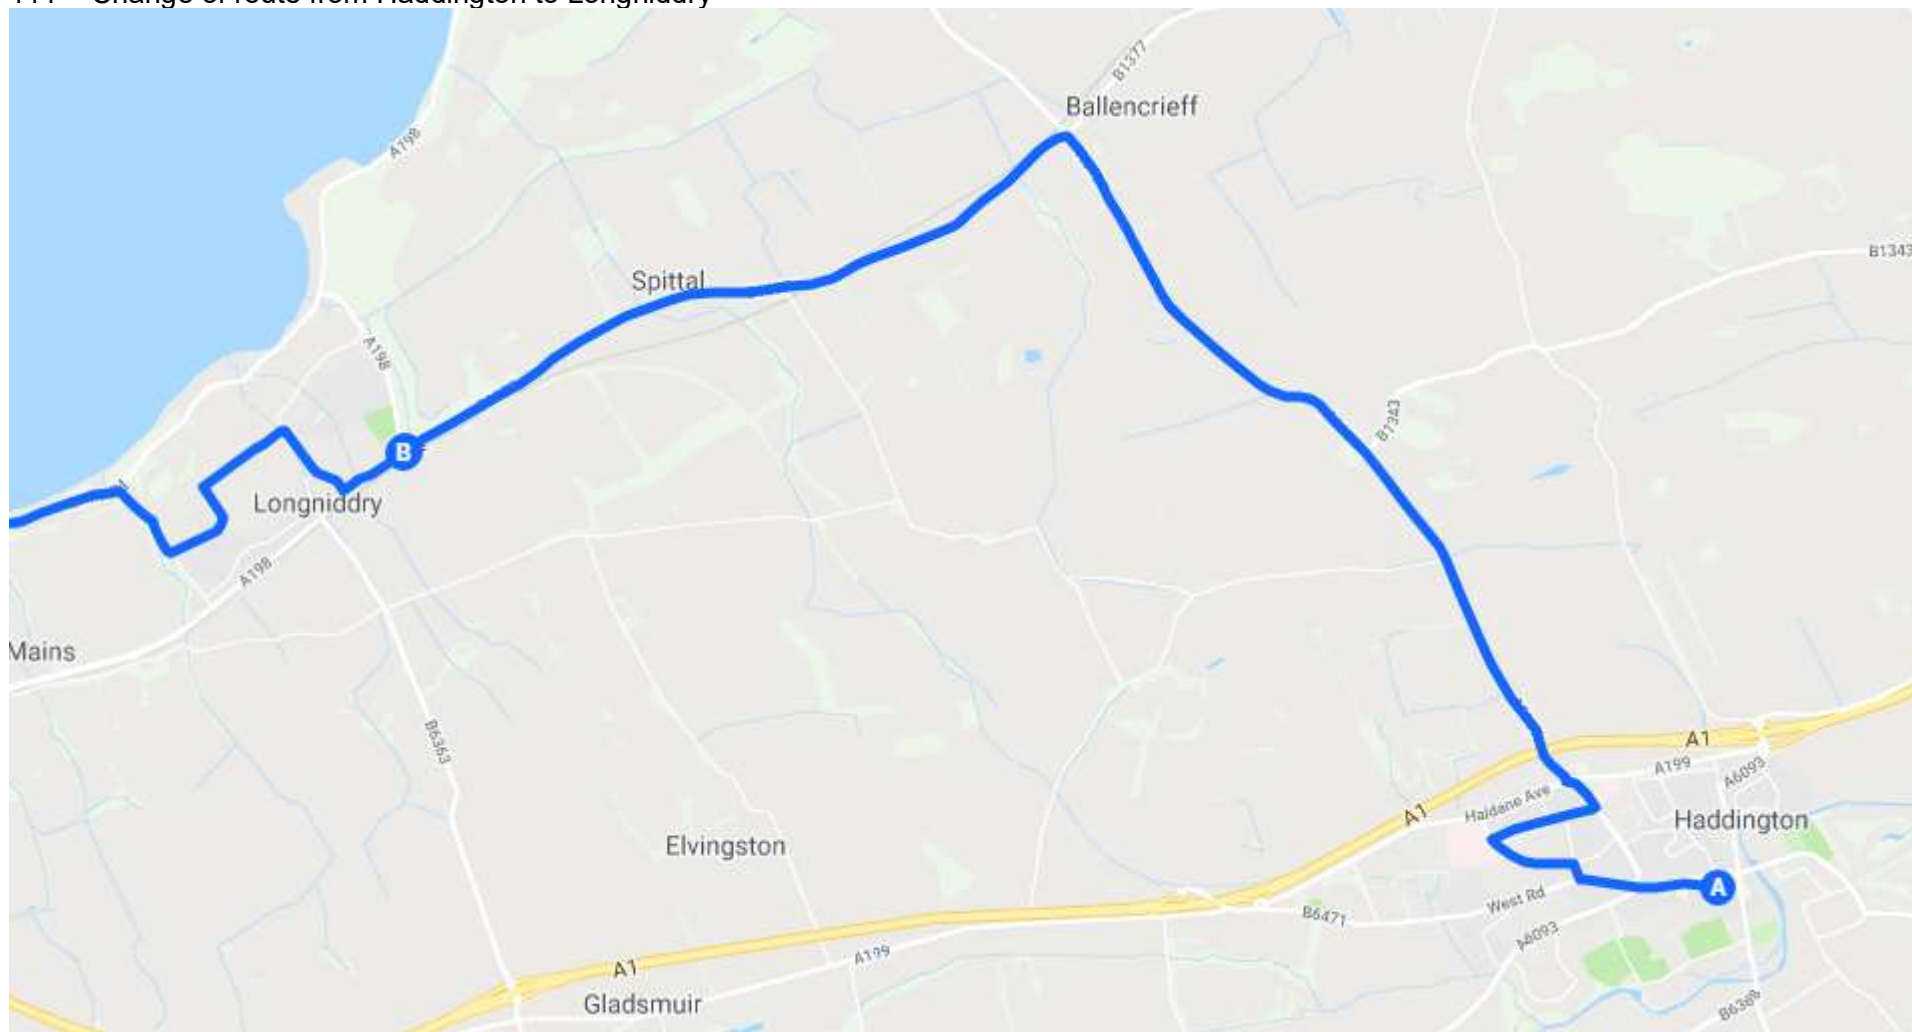

Monday to Thursday Schooldays

Friday and School Holidays

1606* Journey goes to Musselburgh Grammar School before Whitecraig

SERVICE 111 – Route Description

Outward Route:

Haddington High Street, Court Street, Station Road, Beechwood Road, Hospital Road, Davidson Terrace, Aberlady Road, A6137, Ballencrieff Crossroads, B1377, A198, Longniddry Main Road, Links Road, Kings Road, Kings Avenue, Dean Road, B1348, Seton Sands, Port Seton, Cockenzie Edinburgh Road, B1348, Appin Drive, Schaw Road, Preston Road, B1361, A6094, Salters Road, Whitecraig Road, A6124, Carberry Road, Inveresk Village Road, Newbigging, High Street, Mall Avenue, Inveresk Road, Olive Bank Road, Newhailes Road, Clayknowes Road, Whitehill Farm Road, Stoneybank Crescent, Mayfield Crescent, B6415, Old Craighall Road, A6106 Millerhill Road, Newton Church Road, Edmonstone Road, The Wisp, Milligan Drive, Little France Drive, **Royal Infirmary**.

Inward Route:

As Outward Route Reversed.

Maps of the route. The only changes are detailed below.

111 – Entire Route

111 – Change of route from Haddington to Longniddry

111 – Change of Route at Musselburgh Rail Station

111 – Change of route at Newton Village / Danderhall